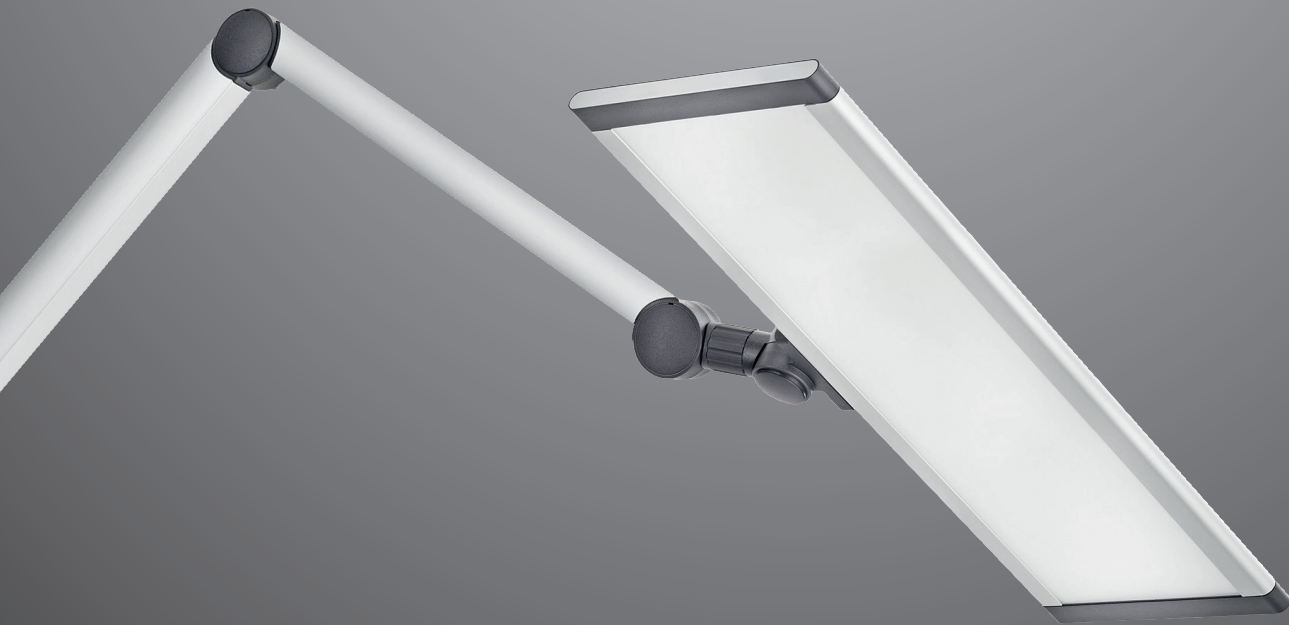

REITEL LED
Workstation light

REITEL LED Workstation light – ensures bright moments!

Whether in laboratory, surgeries or in the office – the REITEL LED workstation light with elegant design, generates a pleasant homogeneous workplace illumination. Moreover, it has a remarkably high light efficiency!

By use of a dimmer the LED lighting system is infinitely adjustability in brightness and color temperature from warm white to cool white, enabling the user to store / recall up to three light settings. Cool light (approx. 6.500 K – similar to daylight) enhances

concentration and prevents fatigue. It clearly accentuates outlines and details, for example in testing stations and quality control. Warm light (approx. 3.000 K) generates well-being and reduces reflections on glossy parts. By redirecting light rays from more than 100.000 micro lenses uncomfortable brightness is avoided, achieving homogeneous light distribution. Shadows on working areas are basically nonexistent even when partial light obstruction occurs. Thus, common multi shadows in LED lighting are prevented.

The sleek aluminium design and high-quality synthetic parts combine functional industrial standards and appealing office design. The prism area is easy to clean due to its smooth surface.

The LED workstation light is available in two different sizes, for wall assembly or including an articulated arm with five adjusting screws for direct installation at the desk.