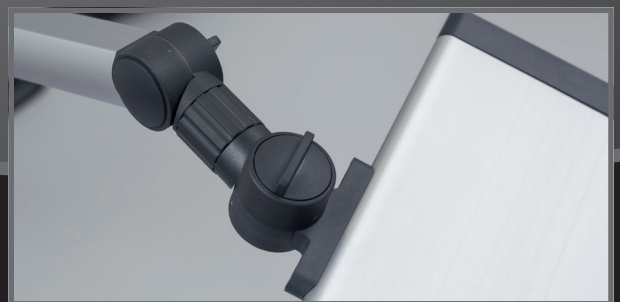

REITEL LED
Workstation light

REITEL LED Workstation light – ensures bright moments!

Whether in laboratory, surgeries or in the office – the REITEL LED workstation light with elegant design, generates a pleasant homogeneous workplace illumination. Moreover, it has a remarkably high light efficiency!

concentration and prevents fatigue. It clearly accentuates outlines and details, for example in testing stations and quality control. Warm light (approx. 3.000 K) generates well-being and reduces reflections on glossy parts. By redirecting light rays from more than 100.000 micro lenses uncomfortable brightness is avoided, achieving homogeneous light distribution. Shadows on working areas are basically nonexistent even when partial light obstruction occurs. Thus, common multi shadows in LED lighting are prevented.

The sleek aluminium design and high-quality synthetic parts combine functional industrial standards and appealing office design. The prism area is easy to clean due to its smooth surface.

The LED workstation light is available in two different sizes, for wall assembly or including an articulated arm with five adjusting screws for direct installation at the desk.