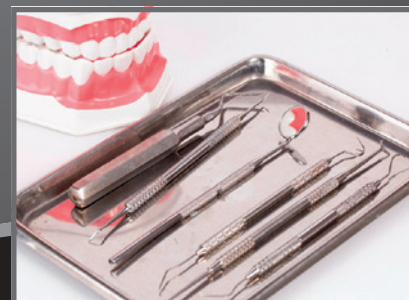

■ DENTARY SURGERY EQUIPMENT

■ Cleaning

■ Tempering

ROTOCLEAN EASY

Brush cleaning for instruments

Order-No.: 10300

- suitable for manual pre-cleaning dental and surgical instruments prior to putting them into an autoclave
- direct contact with contaminated areas is completely avoided
- two built-in rotating brushes remove stubborn blood stains, secretions and calculus deposits
- brushes can be disinfected and sterilised up to 50 times
- protective glass against accidental splashing
- unit can be directly installed in the sink

SONIRET

Ultrasonic cleaning unit

Order-No.: 10200

- offers rapid and highly efficient precise cleaning method of different instruments and objects
- for optimum cleaning results in places which are difficult to access, e.g. bores, joints or grooves
- fast instrument cleaning
- high efficiency vibration technology
- integrated heating
- both time and temperature can be set on the control panel
- time-reduced disinfection procedure
- temperature range from 20 to 80 °C
- time setting adjustable from 1 – 99 minutes

THERMOMET

Syringe / Composite warmer

Order-No.: 16002

- heats anesthetic and composite materials to allow warm delivery of the material as well as sodium hypochlorite solution and bite registration wax
- allows for easy composite flow
- material block enables preheating of carpules, syringes etc.
- easy-to-use display controller
- stainless steel water container