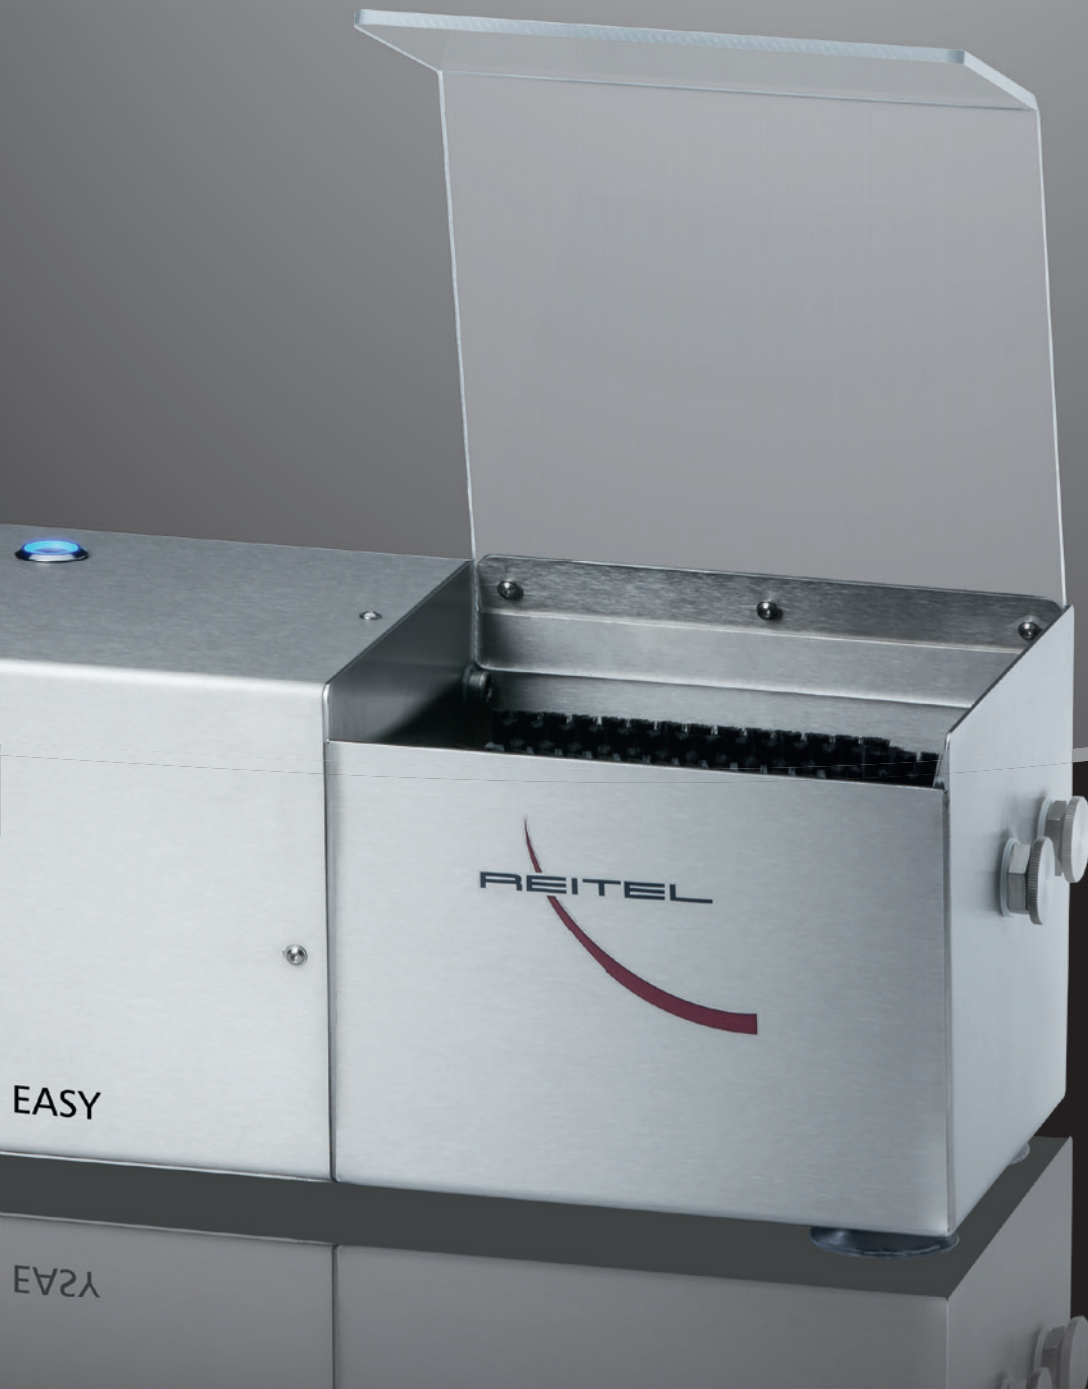

■ DENTARY SURGERY EQUIPMENT

■ Cleaning

■ Tempering

ROTOCLEAN EASY

Brush cleaning for instruments

Order-No.: 10300

- suitable for manual pre-cleaning dental and surgical instruments prior to putting them into an autoclave
- direct contact with contaminated areas is completely avoided
- two built-in rotating brushes remove stubborn blood stains, secretions and calculus deposits
- brushes can be disinfected and sterilised up to 50 times
- protective glass against accidental splashing
- unit can be directly installed in the sink

SONIRET

Ultrasonic cleaning unit

Order-No.: 10200

- offers rapid and highly efficient precise cleaning method of different instruments and objects
- for optimum cleaning results in places which are difficult to access, e.g. bores, joints or grooves
- fast instrument cleaning
- high efficiency vibration technology
- integrated heating
- both time and temperature can be set on the control panel
- time-reduced disinfection procedure
- temperature range from 20 to 80 °C
- time setting adjustable from 1 – 99 minutes

THERMOMET

Syringe / Composite warmer

Order-No.: 16002

- heats anesthetic and composite materials to allow warm delivery of the material as well as sodium hypochlorite solution and bite registration wax
- allows for easy composite flow
- material block enables preheating of carpules, syringes etc.
- easy-to-use display controller
- stainless steel water container

Technical data

Line voltage	230V / 50 – 60Hz
Current consumption	30W
Height	160 mm open: 350 mm
Width	350 mm
Depth	270 mm open: 170 mm
Weight	6 kg
Capacity	2,7l
Housing	stainless steel

Line voltage	230V / 50 – 60Hz
Current consumption	200W
Inhalt	max. 3l
<u>Device</u>	
Height	210 mm
Width	280 mm
Depth	190 mm
<u>Tank</u>	
Height	100 mm
Width	240 mm
Depth	140 mm
Weight	4,5 kg
Frequency	40 kHz
Housing	stainless steel